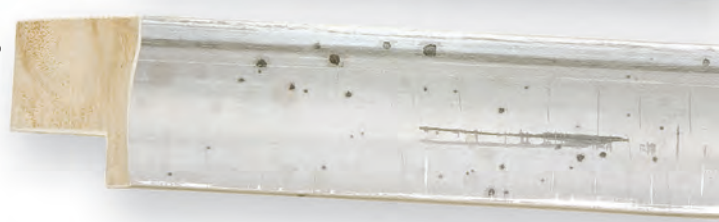

83650

83653

83644

83647

83651

83654

83645

83648

83646

83649

83655

83652

- Innovative finishes refined on classic clean modern profiles
- Color palette derived from oil rubbed, burnished machined metals
- Collection features beautiful shadowbox profiles in 1 3/4" and 2" depths
- Profiles can be stacked to create a greater variety of framing solutions in design and color
- Perfect for framing many works and genres such as modern and retro-modern art, classic lithography, black & white photography, portraiture and color photography, architectural and topographic art, watercolors, etchings, engravings, pen & ink works, digital art prints, 3-dimensional art, shadowboxing and collage, and for framing historical documents and heirlooms.

Allure Collection Price Chart - USA

Allure– US Pricing 2014

Sample Set Code: **SS136**

Style	Width	List Price	1 Stick Price	Chop	Join	Box \$	Avg. Box Qty.
83644	1 3/4	4.56	5.02	8.39	11.39	2.74	130
83645	1 3/4	4.56	5.02	8.39	11.39	2.74	130
83646	1 3/4	4.56	5.02	8.39	11.39	2.74	130
83647	1	2.93	3.23	6.34	8.90	1.76	285
83648	1	2.93	3.23	6.34	8.90	1.76	285
83649	1	2.93	3.23	6.34	8.90	1.76	285
83650	2 1/2	4.56	5.02	8.39	11.39	2.74	115
83651	2 1/2	4.56	5.02	8.39	11.39	2.74	115
83652	2 1/2	4.56	5.02	8.39	11.39	2.74	115
83653	1 3/4	3.54	3.90	7.35	9.98	2.13	190
83654	1 3/4	3.54	3.90	7.35	9.98	2.13	190
83655	1 3/4	3.54	3.90	7.35	9.98	2.13	190

- 83644:** 1 3/4" x 2" tall – dark bronze scoop
- 83645:** 1 3/4" x 2" tall – pewter scoop
- 83646:** 1 3/4" x 2" tall – white/silver scoop
- 83647:** 1" x 1 3/4" tall – dark bronze scoop
- 83648:** 1" x 1 3/4" tall – pewter scoop
- 83649:** 1" x 1 3/4" tall – white/silver scoop
- 83650:** 2 1/2" - dark bronze scoop
- 83651:** 2 1/2" - pewter scoop
- 83652:** 2 1/2" – white/silver scoop
- 83653:** 1 3/4" - dark bronze scoop
- 83654:** 1 3/4" - pewter scoop
- 83655:** 1 3/4" – white/silver scoop