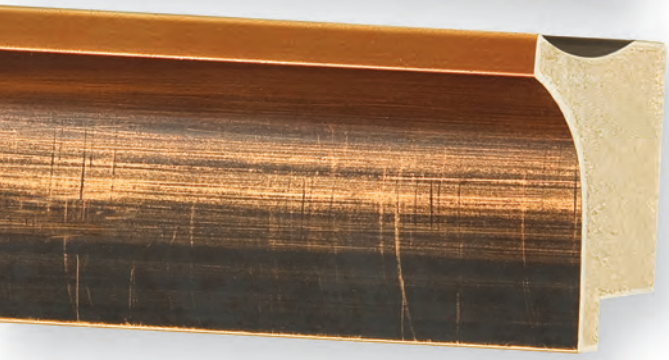

83650

83653

83644

83647

83651

83654

83645

83648

83646

83649

83655

83652

- Innovative finishes refined on classic clean modern profiles
- Color palette derived from oil rubbed, burnished machined metals
- Collection features beautiful shadowbox profiles in 1 3/4" and 2" depths
- Profiles can be stacked to create a greater variety of framing solutions in design and color
- Perfect for framing many works and genres such as modern and retro-modern art, classic lithography, black & white photography, portraiture and color photography, architectural and topographic art, watercolors, etchings, engravings, pen & ink works, digital art prints, 3-dimensional art, shadowboxing and collage, and for framing historical documents and heirlooms.

Allure Collection Price Chart - USA

Allure– US Pricing 2014

Sample Set Code: **SS136**

Style	Width	List Price	1 Stick Price	Chop	Join	Box \$	Avg. Box Qty.
83644	1 3/4	4.56	5.02	8.39	11.39	2.74	130
83645	1 3/4	4.56	5.02	8.39	11.39	2.74	130
83646	1 3/4	4.56	5.02	8.39	11.39	2.74	130
83647	1	2.93	3.23	6.34	8.90	1.76	285
83648	1	2.93	3.23	6.34	8.90	1.76	285
83649	1	2.93	3.23	6.34	8.90	1.76	285
83650	2 1/2	4.56	5.02	8.39	11.39	2.74	115
83651	2 1/2	4.56	5.02	8.39	11.39	2.74	115
83652	2 1/2	4.56	5.02	8.39	11.39	2.74	115
83653	1 3/4	3.54	3.90	7.35	9.98	2.13	190
83654	1 3/4	3.54	3.90	7.35	9.98	2.13	190
83655	1 3/4	3.54	3.90	7.35	9.98	2.13	190