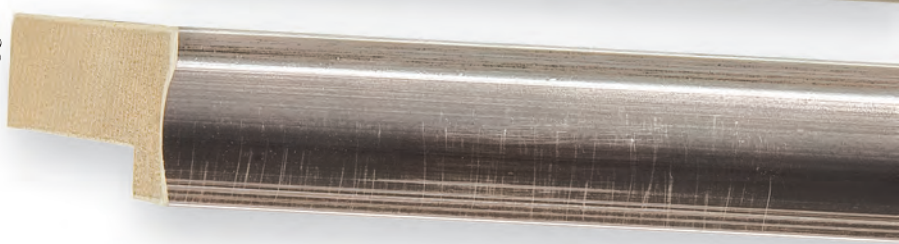

83650

83653

83644

83647

83651

83654

83645

83648

83646

83649

83655

83652

- Innovative finishes refined on classic clean modern profiles
- Color palette derived from oil rubbed, burnished machined metals
- Collection features beautiful shadowbox profiles in 1 3/4" and 2" depths
- Profiles can be stacked to create a greater variety of framing solutions in design and color
- Perfect for framing many works and genres such as modern and retro-modern art, classic lithography, black & white photography, portraiture and color photography, architectural and topographic art, watercolors, etchings, engravings, pen & ink works, digital art prints, 3-dimensional art, shadowboxing and collage, and for framing historical documents and heirlooms.

Allure Collection Price Chart - USA

Allure– US Pricing 2014

Sample Set Code: **SS136**

Style	Width	List Price	1 Stick Price	Chop	Join	Box \$	Avg. Box Qty.
83644	1 3/4	4.56	5.02	8.39	11.39	2.74	130
83645	1 3/4	4.56	5.02	8.39	11.39	2.74	130
83646	1 3/4	4.56	5.02	8.39	11.39	2.74	130
83647	1	2.93	3.23	6.34	8.90	1.76	285
83648	1	2.93	3.23	6.34	8.90	1.76	285
83649	1	2.93	3.23	6.34	8.90	1.76	285
83650	2 1/2	4.56	5.02	8.39	11.39	2.74	115
83651	2 1/2	4.56	5.02	8.39	11.39	2.74	115
83652	2 1/2	4.56	5.02	8.39	11.39	2.74	115
83653	1 3/4	3.54	3.90	7.35	9.98	2.13	190
83654	1 3/4	3.54	3.90	7.35	9.98	2.13	190
83655	1 3/4	3.54	3.90	7.35	9.98	2.13	190