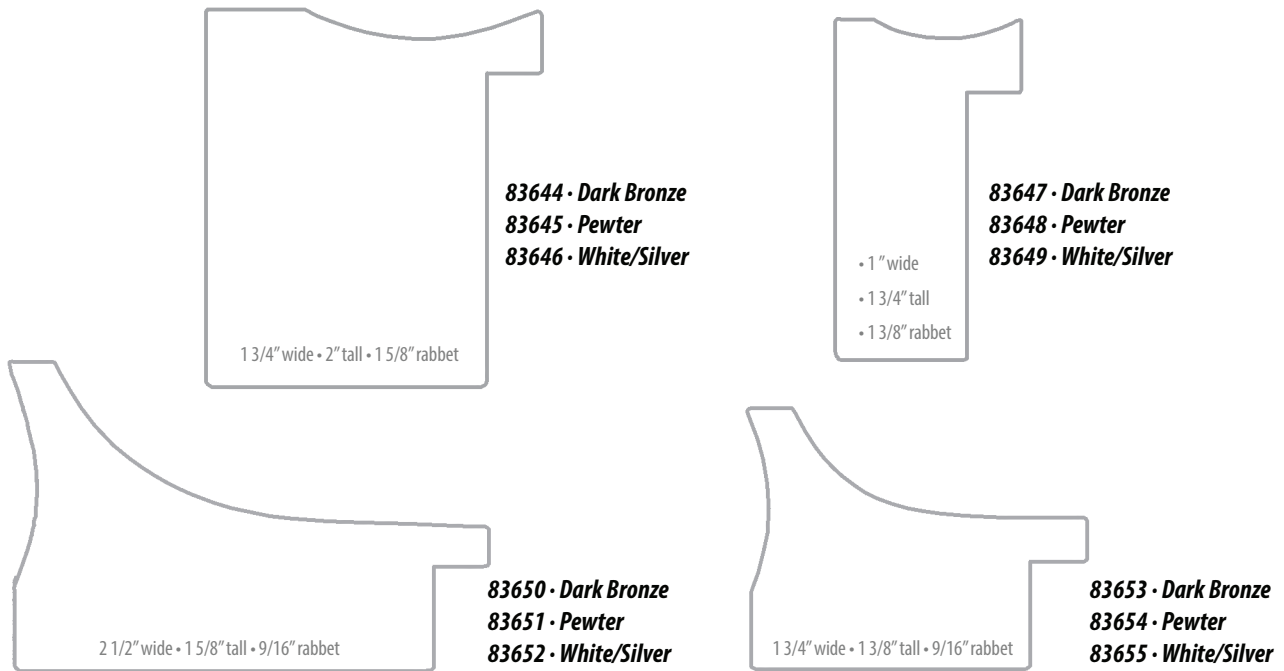

83646

83649

83655

83652

- Innovative finishes refined on classic clean modern profiles
- Color palette derived from oil rubbed, burnished machined metals
- Collection features beautiful shadowbox profiles in 1 3/4" and 2" depths
- Profiles can be stacked to create a greater variety of framing solutions in design and color
- Perfect for framing many works and genres such as modern and retro-modern art, classic lithography, black & white photography, portraiture and color photography, architectural and topographic art, watercolors, etchings, engravings, pen & ink works, digital art prints, 3-dimensional art, shadowboxing and collage, and for framing historical documents and heirlooms.

Allure Collection Price Chart - USA

Allure– US Pricing 2014

Sample Set Code: **SS136**

Style	Width	List Price	1 Stick Price	Chop	Join	Box \$	Avg. Box Qty.
83644	1 3/4	4.56	5.02	8.39	11.39	2.74	130
83645	1 3/4	4.56	5.02	8.39	11.39	2.74	130
83646	1 3/4	4.56	5.02	8.39	11.39	2.74	130
83647	1	2.93	3.23	6.34	8.90	1.76	285
83648	1	2.93	3.23	6.34	8.90	1.76	285
83649	1	2.93	3.23	6.34	8.90	1.76	285
83650	2 1/2	4.56	5.02	8.39	11.39	2.74	115
83651	2 1/2	4.56	5.02	8.39	11.39	2.74	115
83652	2 1/2	4.56	5.02	8.39	11.39	2.74	115
83653	1 3/4	3.54	3.90	7.35	9.98	2.13	190
83654	1 3/4	3.54	3.90	7.35	9.98	2.13	190
83655	1 3/4	3.54	3.90	7.35	9.98	2.13	190

- 83644:** 1 3/4" x 2" tall – dark bronze scoop
- 83645:** 1 3/4" x 2" tall – pewter scoop
- 83646:** 1 3/4" x 2" tall – white/silver scoop
- 83647:** 1" x 1 3/4" tall – dark bronze scoop
- 83648:** 1" x 1 3/4" tall – pewter scoop
- 83649:** 1" x 1 3/4" tall – white/silver scoop
- 83650:** 2 1/2" - dark bronze scoop
- 83651:** 2 1/2" - pewter scoop
- 83652:** 2 1/2" – white/silver scoop
- 83653:** 1 3/4" - dark bronze scoop
- 83654:** 1 3/4" - pewter scoop
- 83655:** 1 3/4" – white/silver scoop