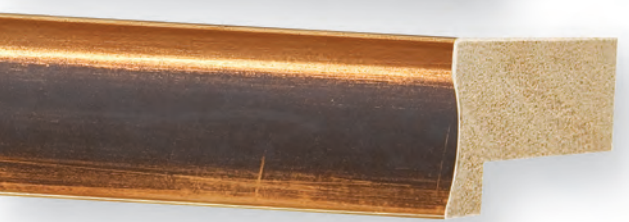

83650

83653

83644

83647

83651

83654

83645

83648

83646

83649

83655

83652

- Innovative finishes refined on classic clean modern profiles
- Color palette derived from oil rubbed, burnished machined metals
- Collection features beautiful shadowbox profiles in 1 3/4" and 2" depths
- Profiles can be stacked to create a greater variety of framing solutions in design and color
- Perfect for framing many works and genres such as modern and retro-modern art, classic lithography, black & white photography, portraiture and color photography, architectural and topographic art, watercolors, etchings, engravings, pen & ink works, digital art prints, 3-dimensional art, shadowboxing and collage, and for framing historical documents and heirlooms.

Allure Collection Price Chart - USA

Allure– US Pricing 2014

Sample Set Code: **SS136**

Style	Width	List Price	1 Stick Price	Chop	Join	Box \$	Avg. Box Qty.
83644	1 3/4	4.56	5.02	8.39	11.39	2.74	130
83645	1 3/4	4.56	5.02	8.39	11.39	2.74	130
83646	1 3/4	4.56	5.02	8.39	11.39	2.74	130
83647	1	2.93	3.23	6.34	8.90	1.76	285
83648	1	2.93	3.23	6.34	8.90	1.76	285
83649	1	2.93	3.23	6.34	8.90	1.76	285
83650	2 1/2	4.56	5.02	8.39	11.39	2.74	115
83651	2 1/2	4.56	5.02	8.39	11.39	2.74	115
83652	2 1/2	4.56	5.02	8.39	11.39	2.74	115
83653	1 3/4	3.54	3.90	7.35	9.98	2.13	190
83654	1 3/4	3.54	3.90	7.35	9.98	2.13	190
83655	1 3/4	3.54	3.90	7.35	9.98	2.13	190