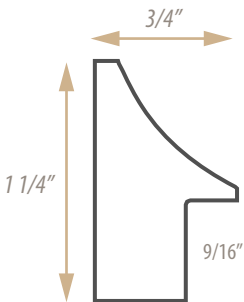

Featuring a sleek, modernized scoop profile—measuring a refined 3/4" wide by 1 1/4" high—the collection provides clean, architectural lines that showcase both modern pieces, like this abstract print from *Desenio*, as well as more traditional media and artwork. Each finish boasts a sophisticated patina and subtle distressing that captures light beautifully. In turn, this creates a warm neutral palette that is tailor-made for today's modern interior design schemes but is equally well-suited for traditional and classic design motifs. ▷