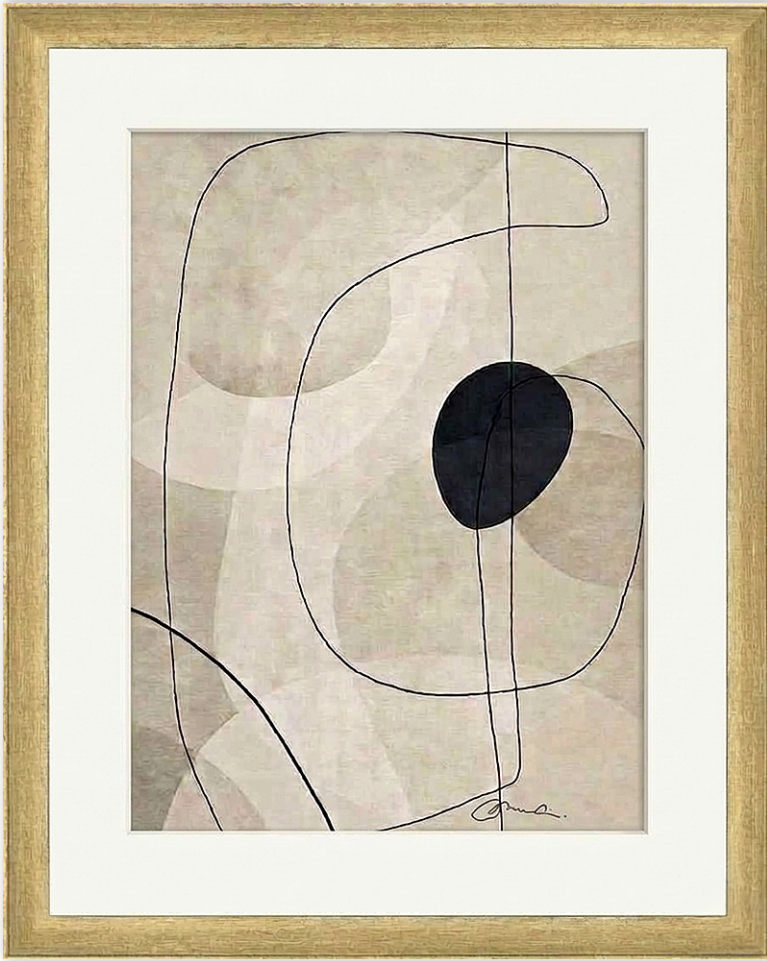

84453

84454

ANGELIQUE

84455

84456

ΩMEGA+
MOULDING COMPANY

Above: *Beige Graphics No.1* , digital print framed in Angelique 84453 (Antique Gold)

ANGELIQUE

Designed for discerning custom frame shops and interior designers, the Angelique collection redefines the boundaries of transitional framing. This exquisite series breathes new life into a timeless silhouette by pairing a sleek, modernized scoop profile with the rich textures of old-world metal finishes. Crafted in Italy, the collection balances a slim 3/4-inch width with a striking 1 1/4-inch tall profile, offering the clean, architectural lines demanded by contemporary spaces while retaining the substantive weight of luxury design.

The brilliance of Angelique lies in its versatile, hand-applied finishes that seamlessly bridge classical elegance and modern sophistication. Available in Antique Gold, Antique Silver, Antique Bronze, and Antique Black, each moulding features subtle distressing and nuanced undertones that capture the light beautifully. This sophisticated patina allows designers to effortlessly anchor artwork across diverse environments—from ultra-modern minimalist lofts to warm layered traditional interiors—making it an indispensable asset for your high-end design library.

Featuring a sleek, modernized scoop profile—measuring a refined 3/4" wide by 1 1/4" high—the collection provides clean, architectural lines that showcase both modern pieces, like this abstract print from *Desenio*, as well as more traditional media and artwork. Each finish boasts a sophisticated patina and subtle distressing that captures light beautifully. In turn, this creates a warm neutral palette that is tailor-made for today's modern interior design schemes but is equally well-suited for traditional and classic design motifs. ▷