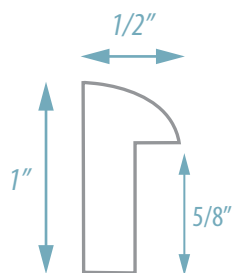

CORONA COLLECTION

Corona is a new collection of 6 contemporary gilded quarter-round mouldings, embellished with colorful brush lines upon the crest of the profile face.

The collection features petite profiles, but its features are stately. Starting from the outside in, the back edge of the moulding is finished in eggshell white, creating a contrasting highlight drawing the face of the frame out from the wall. The luster of gold is highly reflective on its rounded silhouette, catching light at every angle, and balancing the rubbed band of color in its center.

Corona is made in Italy, and showcases the richness of hand-applied finishing. Fine brush lines provide luster and depth revealing the painted color accents to create a balanced overall composition.

This collection is ideal for framing small works as well as pieces that call for enhancing elements of color within the artwork. The delicate profile also makes an excellent inner-frame liner facilitating highly creative custom frame projects.

From photography to fine art, this group of mouldings can serve as a beautiful picture framing solution for framers and designers looking for classic simplicity with time-honored craftsmanship.

The Corona Collection is handmade in Italy