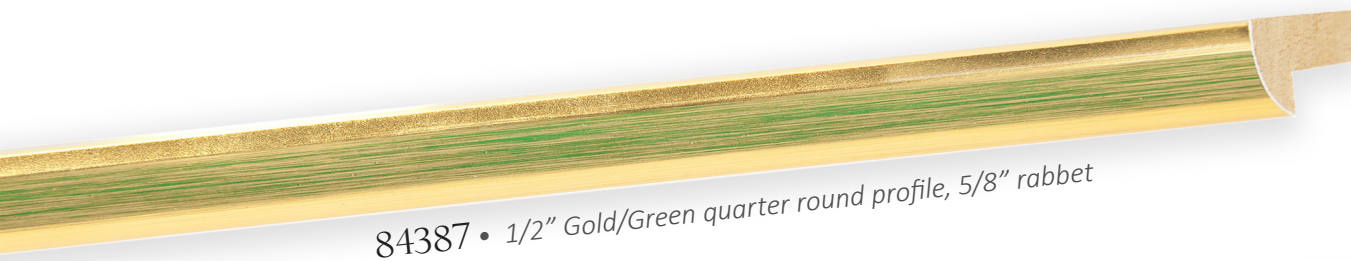

CORONA COLLECTION

84383 • 1/2" Gold/White quarter round profile, 5/8" rabbet

84384 • 1/2" Gold/Black quarter round profile, 5/8" rabbet

84385 • 1/2" Gold/Red quarter round profile, 5/8" rabbet

84386 • 1/2" Gold/Yellow quarter round profile, 5/8" rabbet

84387 • 1/2" Gold/Green quarter round profile, 5/8" rabbet

84388 • 1/2" Gold/Blue quarter round profile, 5/8" rabbet

CORONA COLLECTION

Corona is a new collection of 6 contemporary gilded quarter-round mouldings, embellished with colorful brush lines upon the crest of the profile face.

The collection features petite profiles, but its features are stately. Starting from the outside in, the back edge of the moulding is finished in eggshell white, creating a contrasting highlight drawing the face of the frame out from the wall. The luster of gold is highly reflective on its rounded silhouette, catching light at every angle, and balancing the rubbed band of color in its center.

Corona is made in Italy, and showcases the richness of hand-applied finishing. Fine brush lines provide luster and depth revealing the painted color accents to create a balanced overall composition.

This collection is ideal for framing small works as well as pieces that call for enhancing elements of color within the artwork. The delicate profile also makes an excellent inner-frame liner facilitating highly creative custom frame projects.