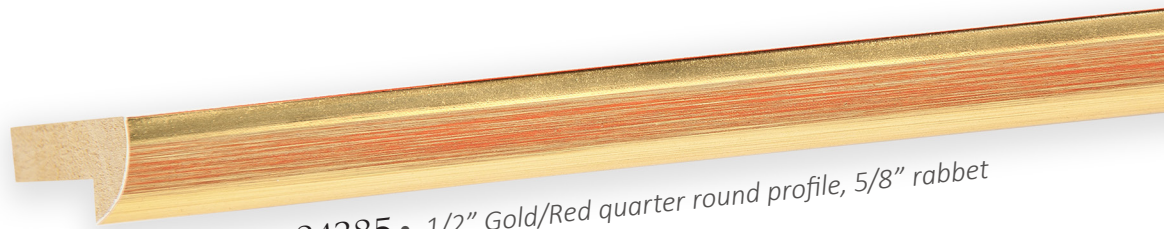

CORONA COLLECTION

84383 • 1/2" Gold/White quarter round profile, 5/8" rabbet

84384 • 1/2" Gold/Black quarter round profile, 5/8" rabbet

84385 • 1/2" Gold/Red quarter round profile, 5/8" rabbet

84386 • 1/2" Gold/Yellow quarter round profile, 5/8" rabbet

84387 • 1/2" Gold/Green quarter round profile, 5/8" rabbet

84388 • 1/2" Gold/Blue quarter round profile, 5/8" rabbet

CORONA COLLECTION

Corona is a new collection of 6 contemporary gilded quarter-round mouldings, embellished with colorful brush lines upon the crest of the profile face.

The collection features petite profiles, but its features are stately. Starting from the outside in, the back edge of the moulding is finished in eggshell white, creating a contrasting highlight drawing the face of the frame out from the wall. The luster of gold is highly reflective on its rounded silhouette, catching light at every angle, and balancing the rubbed band of color in its center.

Corona is made in Italy, and showcases the richness of hand-applied finishing. Fine brush lines provide luster and depth revealing the painted color accents to create a balanced overall composition.

This collection is ideal for framing small works as well as pieces that call for enhancing elements of color within the artwork. The delicate profile also makes an excellent inner-frame liner facilitating highly creative custom frame projects.