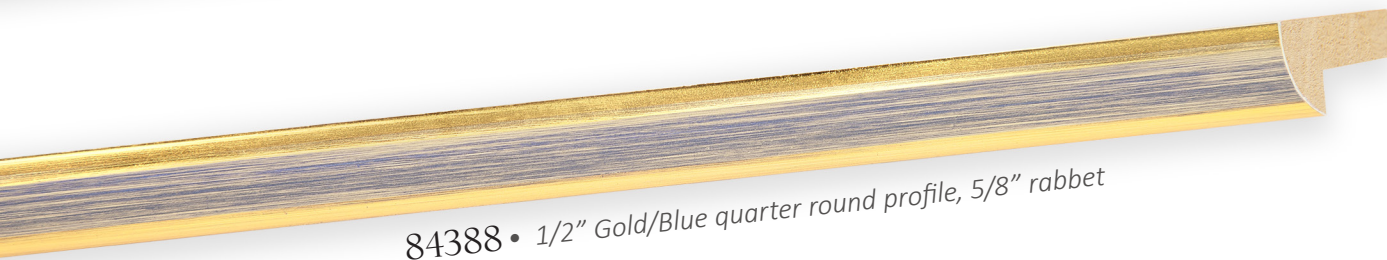

CORONA COLLECTION

84383 • 1/2" Gold/White quarter round profile, 5/8" rabbet

84384 • 1/2" Gold/Black quarter round profile, 5/8" rabbet

84385 • 1/2" Gold/Red quarter round profile, 5/8" rabbet

84386 • 1/2" Gold/Yellow quarter round profile, 5/8" rabbet

84387 • 1/2" Gold/Green quarter round profile, 5/8" rabbet

84388 • 1/2" Gold/Blue quarter round profile, 5/8" rabbet

CORONA COLLECTION

Corona is a new collection of 6 contemporary gilded quarter-round mouldings, embellished with colorful brush lines upon the crest of the profile face.

The collection features petite profiles, but its features are stately. Starting from the outside in, the back edge of the moulding is finished in eggshell white, creating a contrasting highlight drawing the face of the frame out from the wall. The luster of gold is highly reflective on its rounded silhouette, catching light at every angle, and balancing the rubbed band of color in its center.

Corona is made in Italy, and showcases the richness of hand-applied finishing. Fine brush lines provide luster and depth revealing the painted color accents to create a balanced overall composition.

This collection is ideal for framing small works as well as pieces that call for enhancing elements of color within the artwork. The delicate profile also makes an excellent inner-frame liner facilitating highly creative custom frame projects.