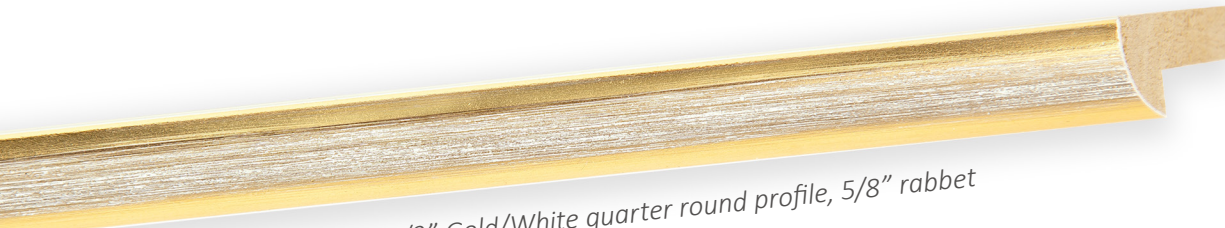

CORONA COLLECTION

84383 • 1/2" Gold/White quarter round profile, 5/8" rabbet

84384 • 1/2" Gold/Black quarter round profile, 5/8" rabbet

84385 • 1/2" Gold/Red quarter round profile, 5/8" rabbet

84386 • 1/2" Gold/Yellow quarter round profile, 5/8" rabbet

84387 • 1/2" Gold/Green quarter round profile, 5/8" rabbet

84388 • 1/2" Gold/Blue quarter round profile, 5/8" rabbet

CORONA COLLECTION

Corona is a new collection of 6 contemporary gilded quarter-round mouldings, embellished with colorful brush lines upon the crest of the profile face.

The collection features petite profiles, but its features are stately. Starting from the outside in, the back edge of the moulding is finished in eggshell white, creating a contrasting highlight drawing the face of the frame out from the wall. The luster of gold is highly reflective on its rounded silhouette, catching light at every angle, and balancing the rubbed band of color in its center.

Corona is made in Italy, and showcases the richness of hand-applied finishing. Fine brush lines provide luster and depth revealing the painted color accents to create a balanced overall composition.

This collection is ideal for framing small works as well as pieces that call for enhancing elements of color within the artwork. The delicate profile also makes an excellent inner-frame liner facilitating highly creative custom frame projects.