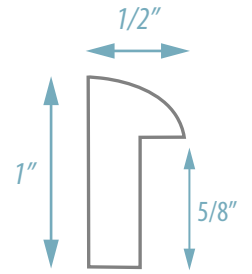

CORONA COLLECTION

84383 • 1/2" Gold/White quarter round profile, 5/8" rabbet

84384 • 1/2" Gold/Black quarter round profile, 5/8" rabbet

84385 • 1/2" Gold/Red quarter round profile, 5/8" rabbet

84386 • 1/2" Gold/Yellow quarter round profile, 5/8" rabbet

84387 • 1/2" Gold/Green quarter round profile, 5/8" rabbet

84388 • 1/2" Gold/Blue quarter round profile, 5/8" rabbet

CORONA COLLECTION

Corona is a new collection of 6 contemporary gilded quarter-round mouldings, embellished with colorful brush lines upon the crest of the profile face.