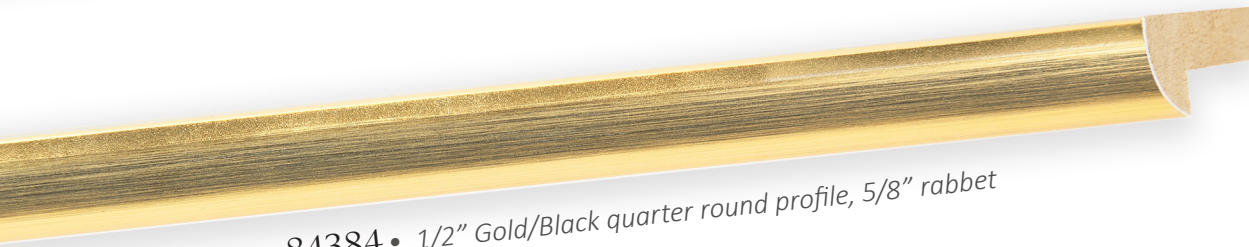

CORONA COLLECTION

84383 • 1/2" Gold/White quarter round profile, 5/8" rabbet

84384 • 1/2" Gold/Black quarter round profile, 5/8" rabbet

84385 • 1/2" Gold/Red quarter round profile, 5/8" rabbet

84386 • 1/2" Gold/Yellow quarter round profile, 5/8" rabbet

84387 • 1/2" Gold/Green quarter round profile, 5/8" rabbet

84388 • 1/2" Gold/Blue quarter round profile, 5/8" rabbet

CORONA COLLECTION

Corona is a new collection of 6 contemporary gilded quarter-round mouldings, embellished with colorful brush lines upon the crest of the profile face.

The collection features petite profiles, but its features are stately. Starting from the outside in, the back edge of the moulding is finished in eggshell white, creating a contrasting highlight drawing the face of the frame out from the wall. The luster of gold is highly reflective on its rounded silhouette, catching light at every angle, and balancing the rubbed band of color in its center.

Corona is made in Italy, and showcases the richness of hand-applied finishing. Fine brush lines provide luster and depth revealing the painted color accents to create a balanced overall composition.

This collection is ideal for framing small works as well as pieces that call for enhancing elements of color within the artwork. The delicate profile also makes an excellent inner-frame liner facilitating highly creative custom frame projects.