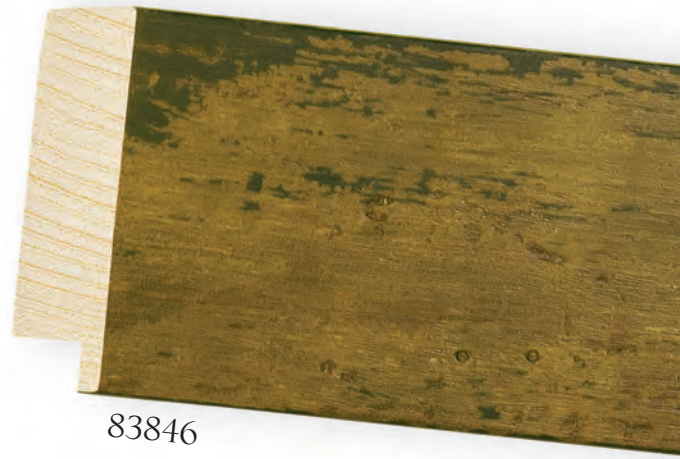

83842

83843

83844

83845

83836

83837

HAMPSHIRE

83846

83838

83839

83840

83841

HAMPSHIRE

The Hampshire Collection consists of 11 mouldings with distressed painted finishes creating the look of surfaces that have been worn by time and the elements.

Each painted finish is applied in layers over lightly stained wood to create contrast in the scratches, chips and dents that make up the collections textural complexity.

Left: 83842, bianco (weathered white)

Portrait Of Anna Zborowska , Amedeo Modigliani

Below: 83841, verde (dark green)

The Shire, Marina Ivanova