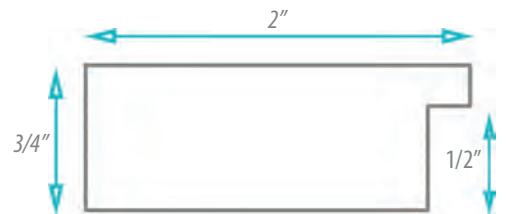

83838

83839

83840

83841

HAMPSHIRE

The Hampshire Collection consists of 11 mouldings with distressed painted finishes creating the look of surfaces that have been worn by time and the elements.

Each painted finish is applied in layers over lightly stained wood to create contrast in the scratches, chips and dents that make up the collections textural complexity.